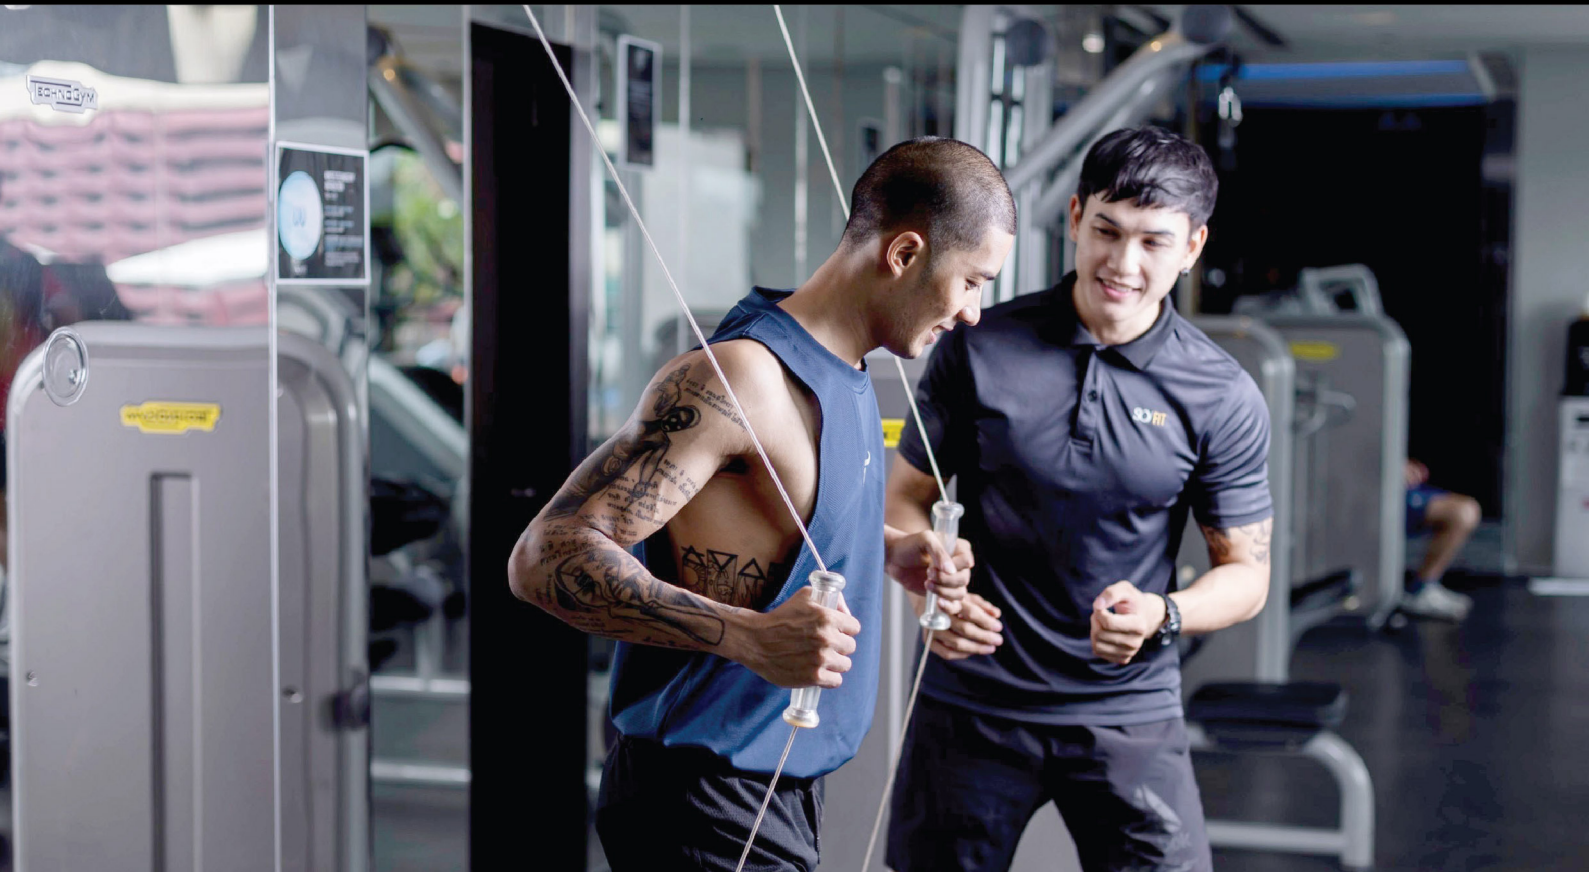

OPERATION TIMES

SO/ FIT's luxury gym experience includes complimentary parking, group exercise classes, changing rooms equipped with showers, steam room, sauna and infinity pool.

GYM, INFINITY POOL, SOLARIUM	6 AM – 10 PM
SHOWER, STEAM ROOM AND SAUNA	6 AM – 10 PM

ALL SO/ FIT MEMBERSHIP PRIVILEGES

- 20% discount on all SPA treatments (not applicable for promotions)
- 30% discount on à la carte SO/ SPA treatments on member's birthday month
- 15% discount on food at Chocolab, Red Oven, MIXO, The Water Club
- Complimentary parking (up to 4 hours a day)

TERMS AND CONDITIONS:

- Membership is non-transferable and non-refundable.
- Access to the SO/ FIT workout area is restricted to guests under 16 years old.
- All prices are subject to change without prior notice.
- Prices are inclusive of 7% government tax
- A replacement fee of THB 1,000 will be charged for lost locker keys.

SO/ BANGKOK

For more information or to make a reservation please contact SO/FIT at 02 624 0000 or h6835-TH1@so-hotels.com